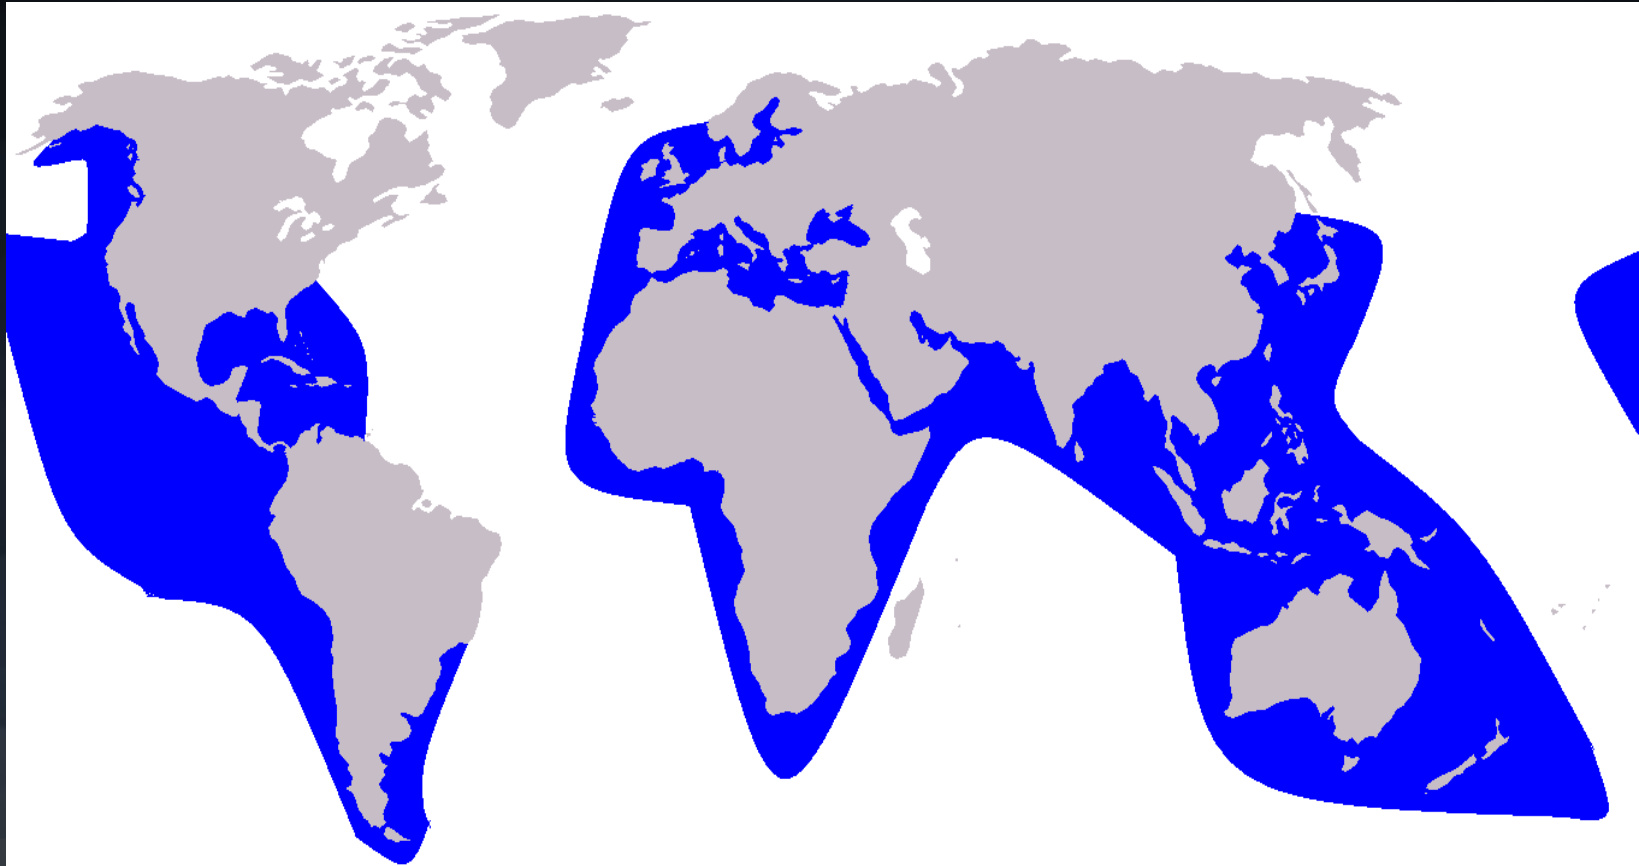

Orca Killer Whale

By Jordyn S.

© Brandon Cole / www.brandoncole.com

My Animal Looks Like

- It has a very large dorsal fin
- A very rounded animal

My Animal Eats.....

- Squid
- Dolphins
- Crabs
- And other whales

Population

Unknown but not more than 50,000 individuals

Range

All over the world common in Antarctica

Behavior

It is a very social animal

Has its own loud language

Threats

Pollution

Chemical contamination

Reasons For Hope

Sea world In Florida
And Adopt